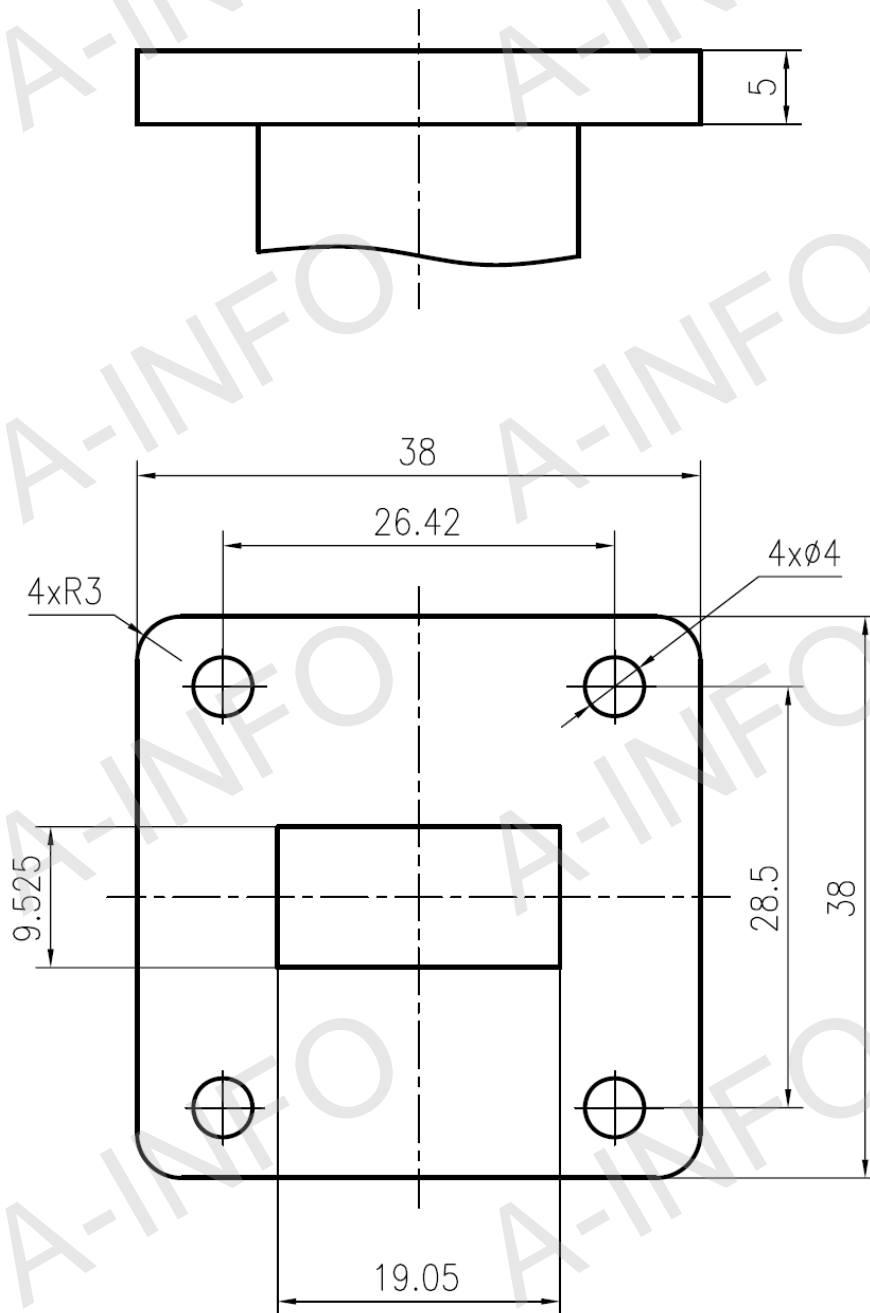

Flange Drawing (Size: mm)

FBP120

AINFO Inc.

Page 2 of 4

China(Beijing): Tel: (+86) 10-6266-7326, (+86) 10-6266-7327 Fax: (+86) 10-6266-7379
China(Chengdu): Tel: (+86) 28-8519-2786, (+86) 28-8519-3044 Fax: (+86) 28-8519-3068
USA: Tel: (+1) 949-346-7326, (+1) 949-639-9660 Fax: (+1) 949-639-9659

Website: www.ainfoinc.com
Email: sales@ainfoinc.com