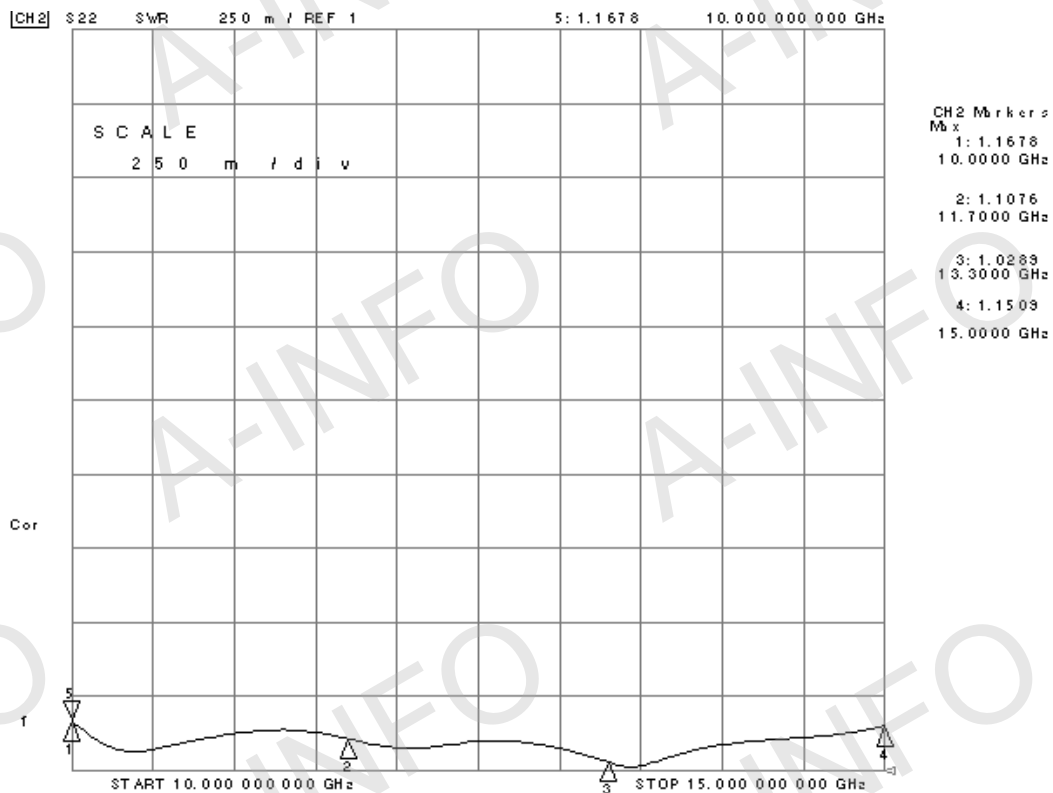

Secondline VSWR

AINFO Inc.

Page 4 of 4

China(Beijing): Tel: (+86) 10-6266-7326, (+86) 10-6266-7327 Fax: (+86) 10-6266-7379
China(Chengdu): Tel: (+86) 28-8519-2786, (+86) 28-8519-3044 Fax: (+86) 28-8519-3068
USA: Tel: (+1) 949-346-7326, (+1) 949-639-9660 Fax: (+1) 949-639-9659

Website: www.ainfoinc.com
Email: sales@ainfoinc.com