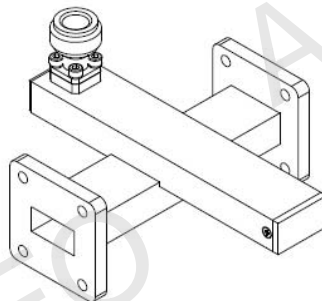

Technical Specification

EIA WR	WR75
Frequency Range(GHz)	10.0-15.0
Coupling(dB)	30
Coupling Accuracy(dB)	±0.7
Frequency Sensitivity(dB)	±1.0
Directivity(dB)	18 Min.
Mainline VSWR	1.10 Max.
Secondline VSWR	1.25 Max.
Flange	FBP120(UBR120)
Coupling Port	N-Female/N-Male
Material	Cu
Net Weight(Kg)	0.30 Around

Outline Drawing (Size: mm)

Coupling Port: N-Female

For N-Male connector Coupling Port outline drawing, please contact A-INFO.

AINFO Inc.

Page 1 of 4

China(Beijing): Tel: (+86) 10-6266-7326,
China(Chengdu): Tel: (+86) 28-8519-2786,
USA: Tel: (+1) 949-346-7326,