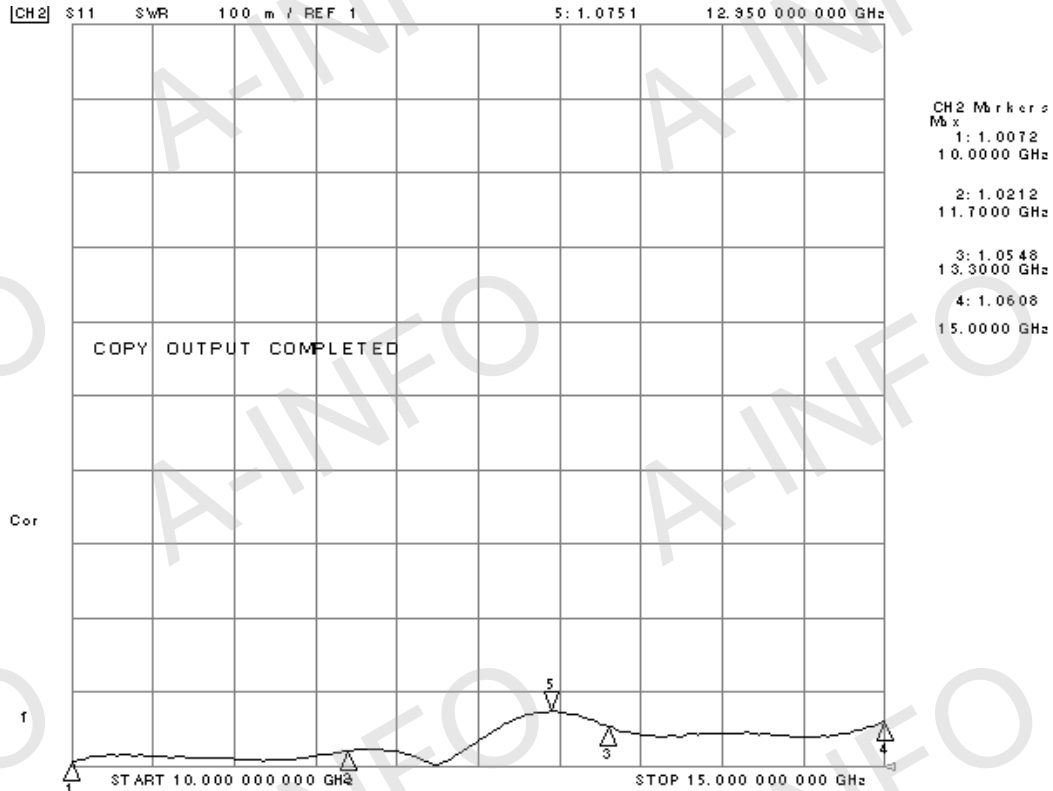

Mainline VSWR