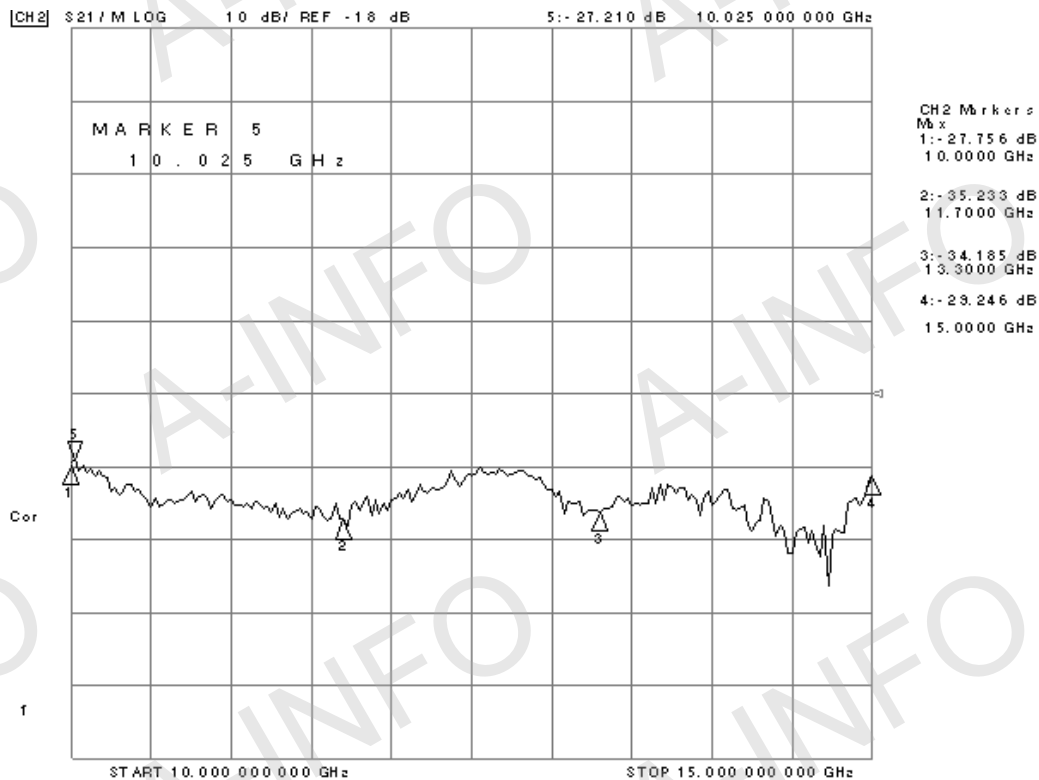

Directivity

AINFO Inc.

Page 3 of 4

China(Beijing): Tel: (+86) 10-6266-7326, (+86) 10-6266-7327 Fax: (+86) 10-6266-7379
China(Chengdu): Tel: (+86) 28-8519-2786, (+86) 28-8519-3044 Fax: (+86) 28-8519-3068
USA: Tel: (+1) 949-346-7326, (+1) 949-639-9660 Fax: (+1) 949-639-9659

Website: www.ainfoinc.com
Email: sales@ainfoinc.com