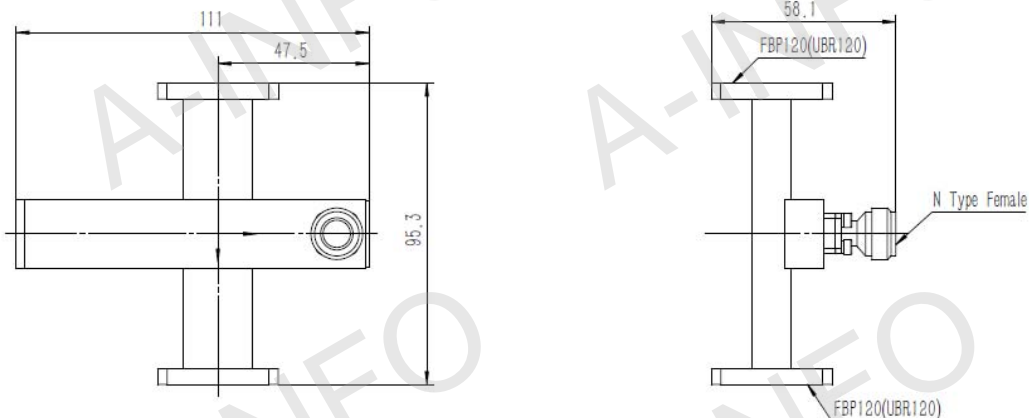

Technical Specification

EIA WR	WR75
Frequency Range(GHz)	10.0-15.0
Coupling(dB)	30
Coupling Accuracy(dB)	±0.7
Frequency Sensitivity(dB)	±1.0
Directivity(dB)	18 Min.
Mainline VSWR	1.10 Max.
Secondline VSWR	1.25 Max.
Flange	FBP120(UBR120)
Coupling Port	N-Female/N-Male
Material	Cu
Net Weight(Kg)	0.30 Around

Outline Drawing (Size: mm)

Coupling Port: N-Female

For N-Male connector Coupling Port outline drawing, please contact A-INFO.

AINFO Inc.

Page 1 of 4

China(Beijing): Tel: (+86) 10-6266-7326,
China(Chengdu): Tel: (+86) 28-8519-2786,
USA: Tel: (+1) 949-346-7326,