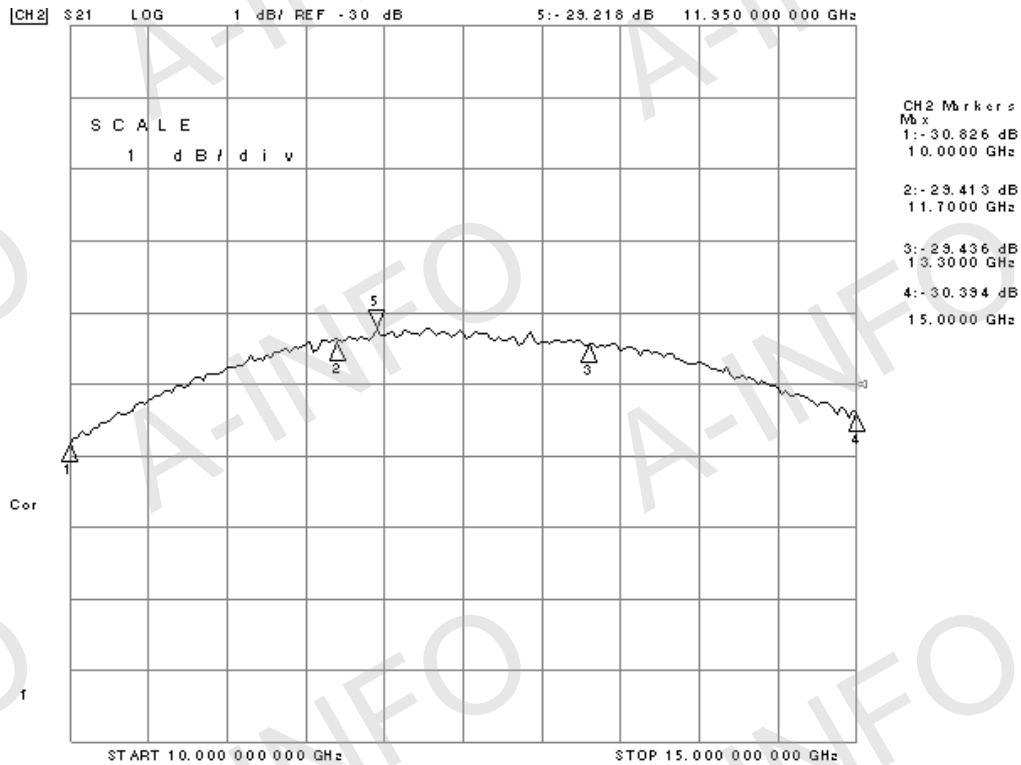

Test Results

Coupling