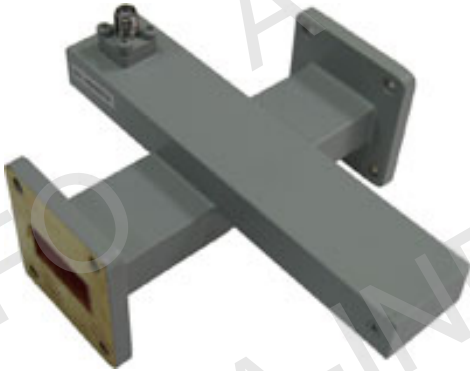

Technical Specification

EIA WR	WR90
Frequency Range(GHz)	8.2-12.4
Coupling(dB)	50
Coupling Accuracy(dB)	±0.7
Frequency Sensitivity(dB)	±1.0
Directivity(dB)	18 Min.
Mainline VSWR	1.05 Max.
Secondline VSWR	1.25 Max.
Flange	FBP100(UBR100)
Coupling Port	SMA-Female/SMA-Male
Material	Cu
Net Weight(Kg)	0.35 Around

Outline Drawing (Size: mm)

Coupling Port: SMA -Female

For SMA-Male connector Coupling Port outline drawing, please contact A-INFO.

AINFO Inc.

Page 1 of 4

China(Beijing):
China(Chengdu):
USA :

Tel: (+86) 10-6266-7326,
Tel: (+86) 28-8519-2786,
Tel: (+1) 949-346-7326,