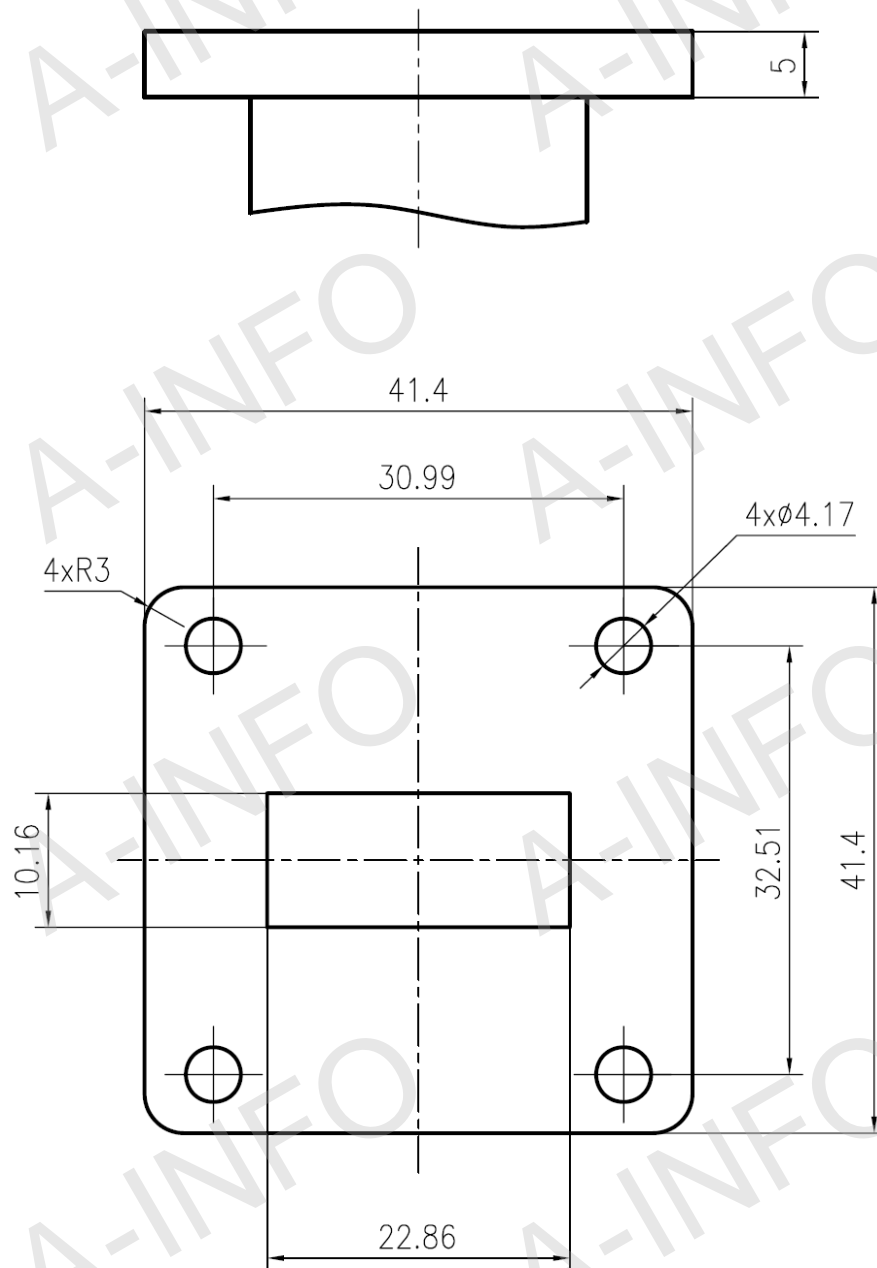

Flange Drawing (Size: mm)

FBP100

AINFO Inc.

Page 2 of 4

China(Beijing):
China(Chengdu):
USA :

Tel: (+86) 10-6266-7326,
Tel: (+86) 28-8519-2786,
Tel: (+1) 949-346-7326,

(+86) 10-6266-7327
(+86) 28-8519-3044
(+1) 949-639-9660

Fax: (+86) 10-6266-7379
Fax: (+86) 28-8519-3068
Fax: (+1) 949-639-9659

Website: www.ainfoinc.com
Email: sales@ainfoinc.com