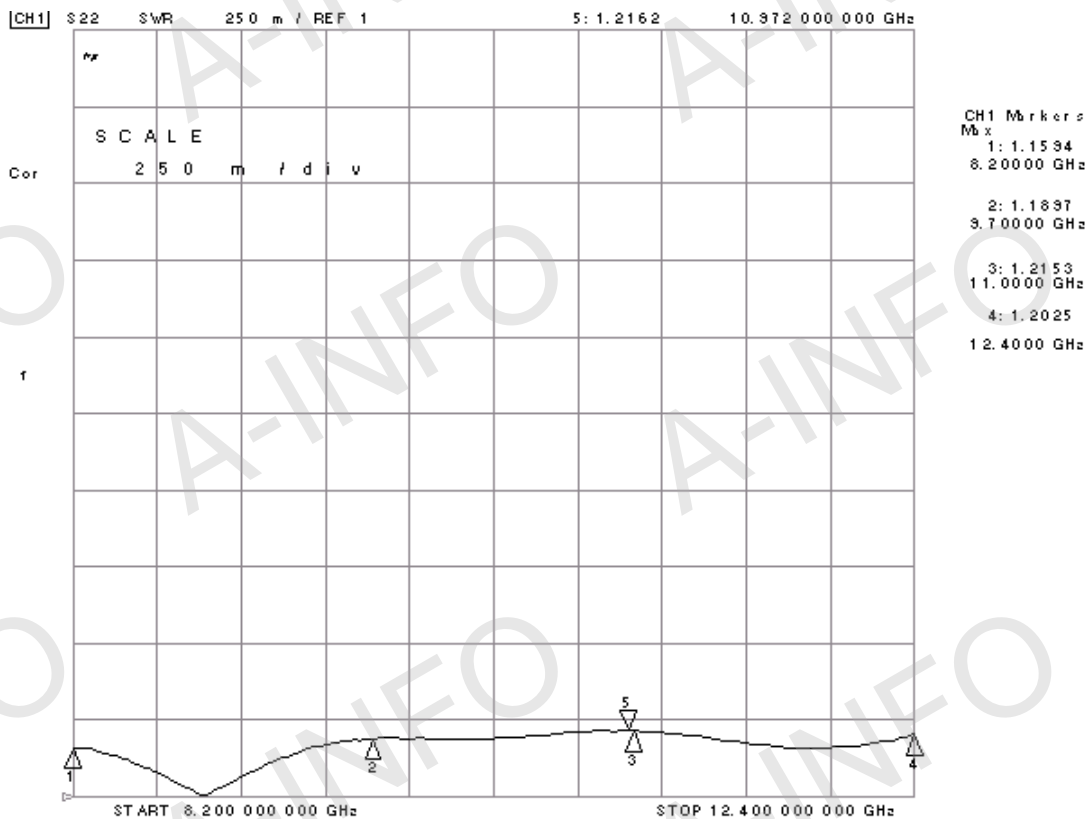

Technical Specification

EIA WR	WR90
Frequency Range(GHz)	8.2-12.4
Coupling(dB)	50
Coupling Accuracy(dB)	±0.7
Frequency Sensitivity(dB)	±1.0
Directivity(dB)	18 Min.
Mainline VSWR	1.05 Max.
Secondline VSWR	1.25 Max.
Flange	FBP100(UBR100)
Coupling Port	SMA-Female/SMA-Male
Material	Cu
Net Weight(Kg)	0.35 Around

Website: www.ainfoinc.com
Email: sales@ainfoinc.com

Test Results

Coupling

Directivity

Mainline VSWR

Secondline VSWR

AINFO Inc.

Page 4 of 4