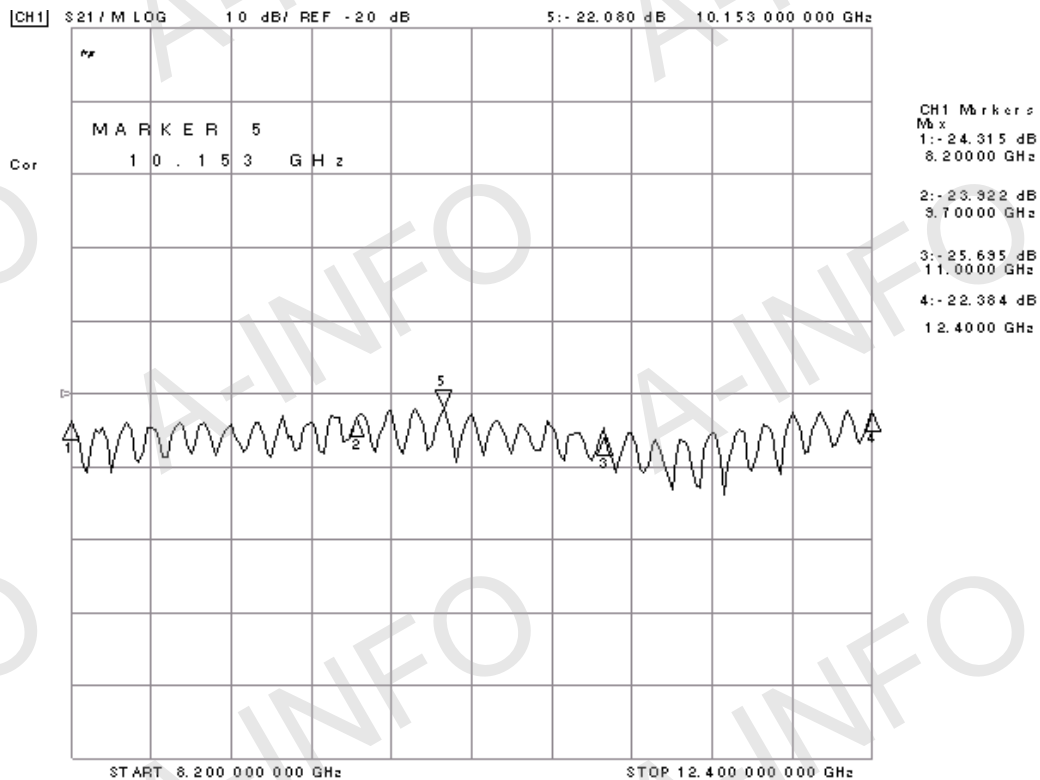

Directivity