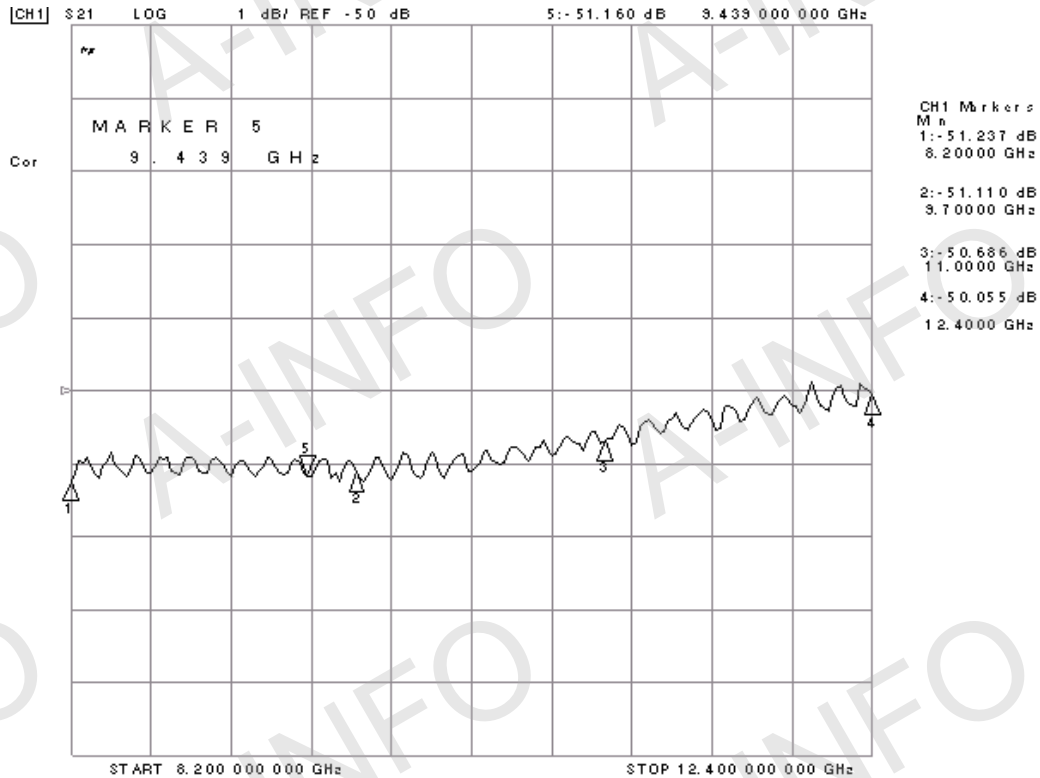

Test Results

Coupling