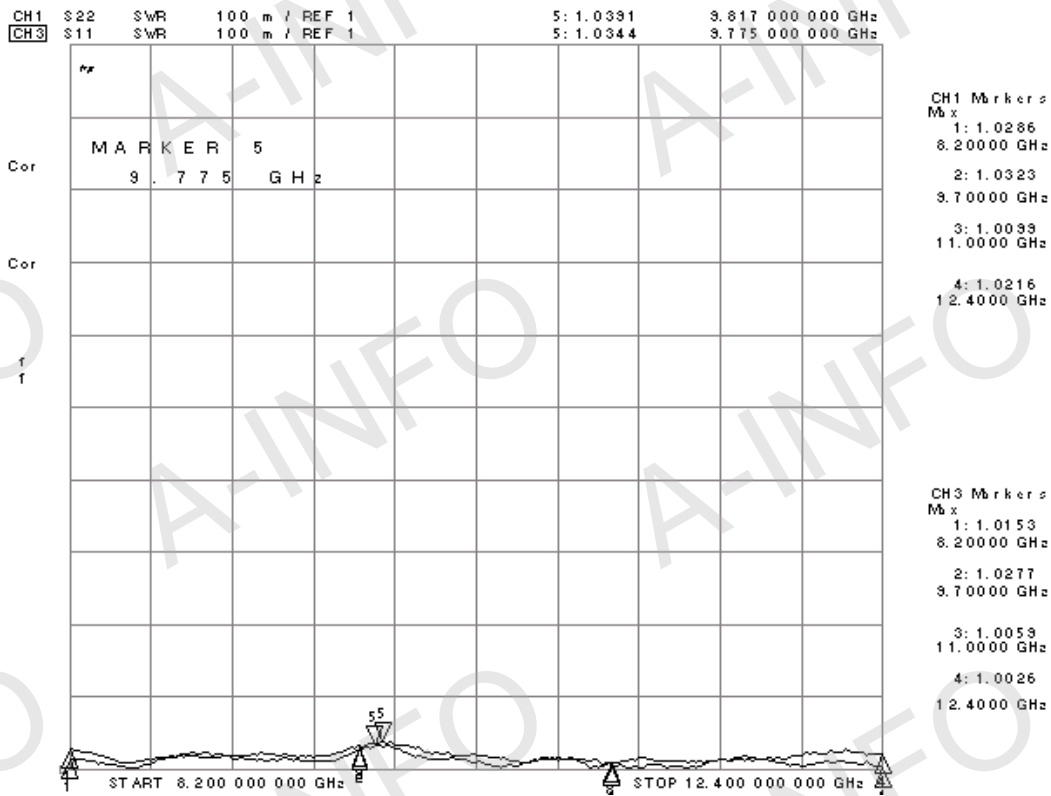

Technical Specification

EIA WR	WR90
Frequency Range(GHz)	8.2-12.4
Coupling(dB)	50
Coupling Accuracy(dB)	±0.7
Frequency Sensitivity(dB)	±1.0
Directivity(dB)	18 Min.
Mainline VSWR	1.05 Max.
Secondline VSWR	1.25 Max.
Flange	FBP100(UBR100)
Coupling Port	SMA-Female/SMA-Male
Material	Cu
Net Weight(Kg)	0.35 Around

Website: www.ainfoinc.com
Email: sales@ainfoinc.com

Test Results

Coupling

Directivity

Mainline VSWR

Secondline VSWR

AINFO Inc.

Page 4 of 4