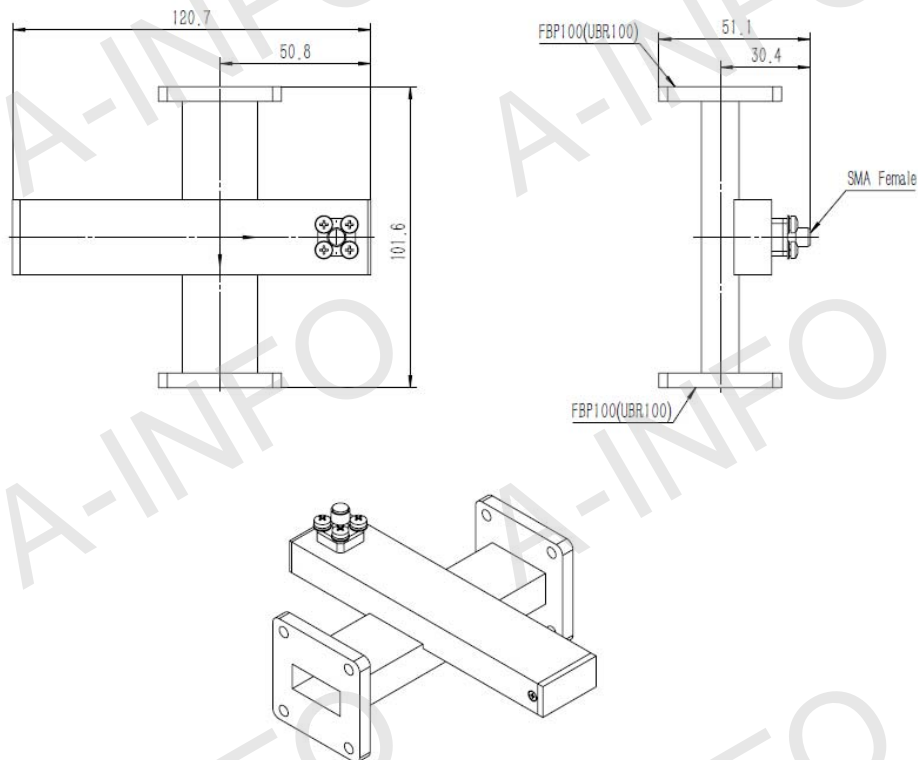

Technical Specification

EIA WR	WR90
Frequency Range(GHz)	8.2-12.4
Coupling(dB)	50
Coupling Accuracy(dB)	±0.7
Frequency Sensitivity(dB)	±1.0
Directivity(dB)	18 Min.
Mainline VSWR	1.05 Max.
Secondline VSWR	1.25 Max.
Flange	FBP100(UBR100)
Coupling Port	SMA-Female/SMA-Male
Material	Cu
Net Weight(Kg)	0.35 Around

Outline Drawing (Size: mm)

Coupling Port: SMA -Female

For SMA-Male connector Coupling Port outline drawing, please contact A-INFO.

AINFO Inc.

Page 1 of 4

China(Beijing):
China(Chengdu):
USA :

Tel: (+86) 10-6266-7326,
Tel: (+86) 28-8519-2786,
Tel: (+1) 949-346-7326,